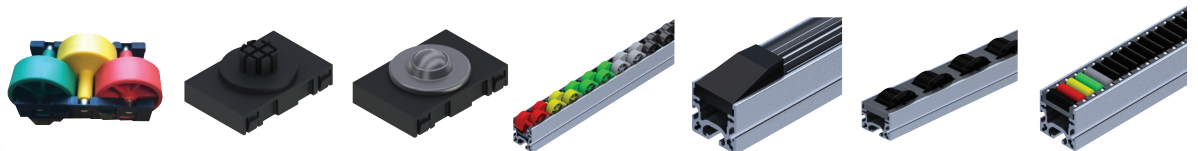

Modular transfer elements

A2A Systems is your partner for cost effective material transfer. A large variety of modular components provide unique flexibility for a customized solution.