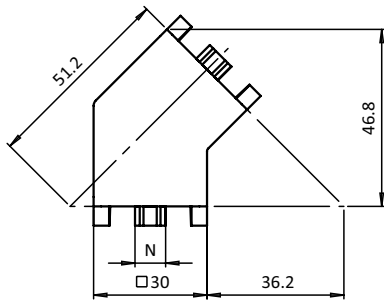

Winkelverbinder 30, 45°

Angle Connector 30, 45°

**NEU
NEW**

Beschreibung Aluminiumdruckguss
zur einfachen Verbindung von zwei Aluminiumprofilen im 45° Winkel

Material Winkelverbinder: Aluminiumdruckguss
Nutfixierungen: Kunststoff PA, glasfaserverstärkt
Abdeckkappen: Kunststoff PA, glasfaserverstärkt
Montageset: Stahl

Oberfläche Winkelverbinder: blank / alufarbig lackiert
Montageset: verzinkt

Farbe Nutfixierungen: schwarz
Abdeckkappen: schwarz / alufarbig

Montageset 2 selbstformende Schrauben - S8 x 25 - Torx,
1 Zylinderschraube - DIN 912 - M6 x 12,
1 Scheibe DIN 125 - Form A,
1 Hammermutter M6 - Nut 8,
1 Zylinderschraube - DIN912 - M8 x 16,
1 Hammermutter M8 - Nut 10

Liefereinheit 10 Stück

Extras weitere Oberflächen, weitere Farben auf Anfrage

Description *Die-cast Aluminum*
To connect two aluminum profiles at 45°

Material *Angle connector: Die-cast aluminum*
Centering pieces: Nylon PA, glass fibre reinforced
Cover caps: Nylon PA, glass fibre reinforced
Assembly set: Steel

Surface *Angle connector: Plain / alu color laquered*
Assembly set: Zinc plated

Color *Centering pieces: Black*
Cover caps: Black / alu color

Assembly Set *2 self-forming screws - S8 x 25 - Torx,*
1 socket head screw - DIN 912 - M6 x 12,
1 washer DIN 125 - Form A,
1 hammer nut M6 - slot 8,
1 socket head screw - DIN912 - M8 x 16,
1 hammer nut M8 - slot 10

Pack Quantity *10 pieces*

Specials *Other surfaces, other colors on request*

Winkelverbinder 30, 45°
Angle Connector 30, 45°

	N	Gewicht [g] Weight [g]	blank Plain	alufarbig Alu Color
mit Abdeckkappen schwarz und Nutfixierung 8/10 <i>With black cover caps and centering pieces 8/10</i>	8 / 10	45.0	093WS30145N0810RS02	093WS30145N0810S02
mit Abdeckkappen alufarbig und Nutfixierung 8/10 <i>With alu color cover caps and centering pieces 8/10</i>	8 / 10	47.0	-	093WS30145N0810S03
mit Abdeckkappen schwarz und Nutfixierung, inkl. Montageset <i>With black cover caps and centering pieces, incl. assembly set</i>	8 / 10	95.0	093WS30145N0810RS01	093WS30145N0810S01
mit Abdeckkappen alufarbig und Nutfixierung, inkl. Montageset <i>With alu color cover caps and centering pieces, incl. assembly set</i>	8 / 10	96.5	-	093WS30145N0810S04