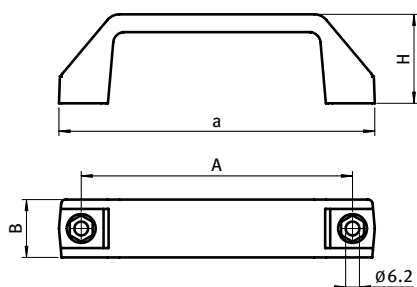

Liefereinheit 10 Stück

Extras weitere Farben auf Anfrage

Nylon PA, 122 and 152 mm

Description *To mount on doors, flaps and aluminum profiles*

Material *Nylon PA, glass fibre reinforced*

Color *Black*

Fastening *From the front, using hexagon cap screws or socket head screws*

Pack Quantity *10 pieces*

Specials *Other colors on request*

Bügelgriff Bridge Handle	für Schraube for Screw	a [mm]	A [mm]	B [mm]	H [mm]	Gewicht [g] Weight [g]	Teil-Nr. Part #
122	M6	142.0	122.0	26.0	40.0	41.0	092001
152	M6	170.0	152.0	28.0	52.0	70.0	092002