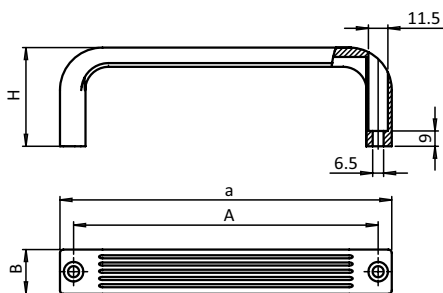

Befestigung vorderseitig mit Zylinderschrauben

Liefereinheit 10 Stück

Description Nylon PA To mount on doors, flaps and aluminum profiles

Material Nylon PA, glass fibre reinforced

Color Black (other colors on request)

Fastening From the front, using socket head screws

Pack Quantity 10 pieces

| Bügelgriff Bridge Handle | für Schraube for Screw | a [mm] | A [mm] | B [mm] | H [mm] | Gewicht [g] Weight [g] | Teil-Nr. Part # |
|---|---------------------------|-----------|-----------|-----------|-----------|---------------------------|--------------------|
| 133 | M6 | 133.0 | 118.0 | 26.0 | 50.0 | 52.9 | 092308 |
| 133 | | | | | | | |
| elektrostatisch ableitfähig <i>Electrostatically conductive</i> | M6 | 133.0 | 118.0 | 26.0 | 50.0 | 52.0 | 092308S01 |
| 195 | M6 | 195.0 | 179.0 | 26.0 | 58.0 | 74.4 | 092307 |
| 195 | | | | | | | |
| elektrostatisch ableitfähig <i>Electrostatically conductive</i> | M6 | 195.0 | 179.0 | 26.0 | 58.0 | 65.3 | 092307S01 |