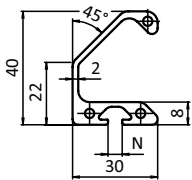

Fastening *From the front with holes drilled into the slot base, From the back with T-slot nuts in the strip handle*

Set *1 strip handle*
2 cover caps

Pack Quantity *10 pieces*

Specials *Different lengths on request*

	N	H [mm]	Gewicht [g] Weight [g]	Teil-Nr. Part #
Griffleiste <i>Strip Handle</i>	5	1500.0	1152.0	092024
Set Abdeckkappen <i>Set cover caps</i>	-	-	2.9	092021
inkl. Montageset <i>With assembly set</i>	5	80.0	67.0	092022
inkl. Montageset <i>With assembly set</i>	5	160.0	127.0	092023