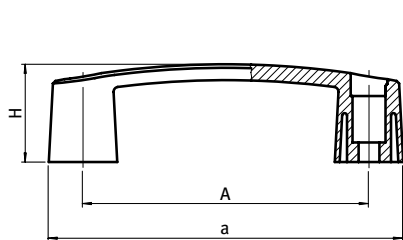

Liefereinheit 10 Stück

Extras weitere Farben auf Anfrage

Description Nylon PA, with Plain Bore and Cover Caps To mount on doors, flaps and aluminum profiles

Material Nylon PA, glass fibre reinforced

Color Black

Fastening From the front, using socket head screws

Pack Quantity 10 pieces

Specials Other colors on request

Bügelgriff <i>Bridge Handle</i>	für Schraube <i>for Screw</i>	a [mm]	A [mm]	B [mm]	H [mm]	Gewicht [g] <i>Weight [g]</i>	Teil-Nr. <i>Part #</i>
94	M6	120.0	94.0	17.0	35.0	32.0	12093B65
117	M8	145.0	117.0	19.0	40.0	48.0	12117B85
132	M8	163.0	132.0	20.0	45.0	58.0	12132B85
180	M8	213.0	179.0	22.0	50.0	87.0	12179B85